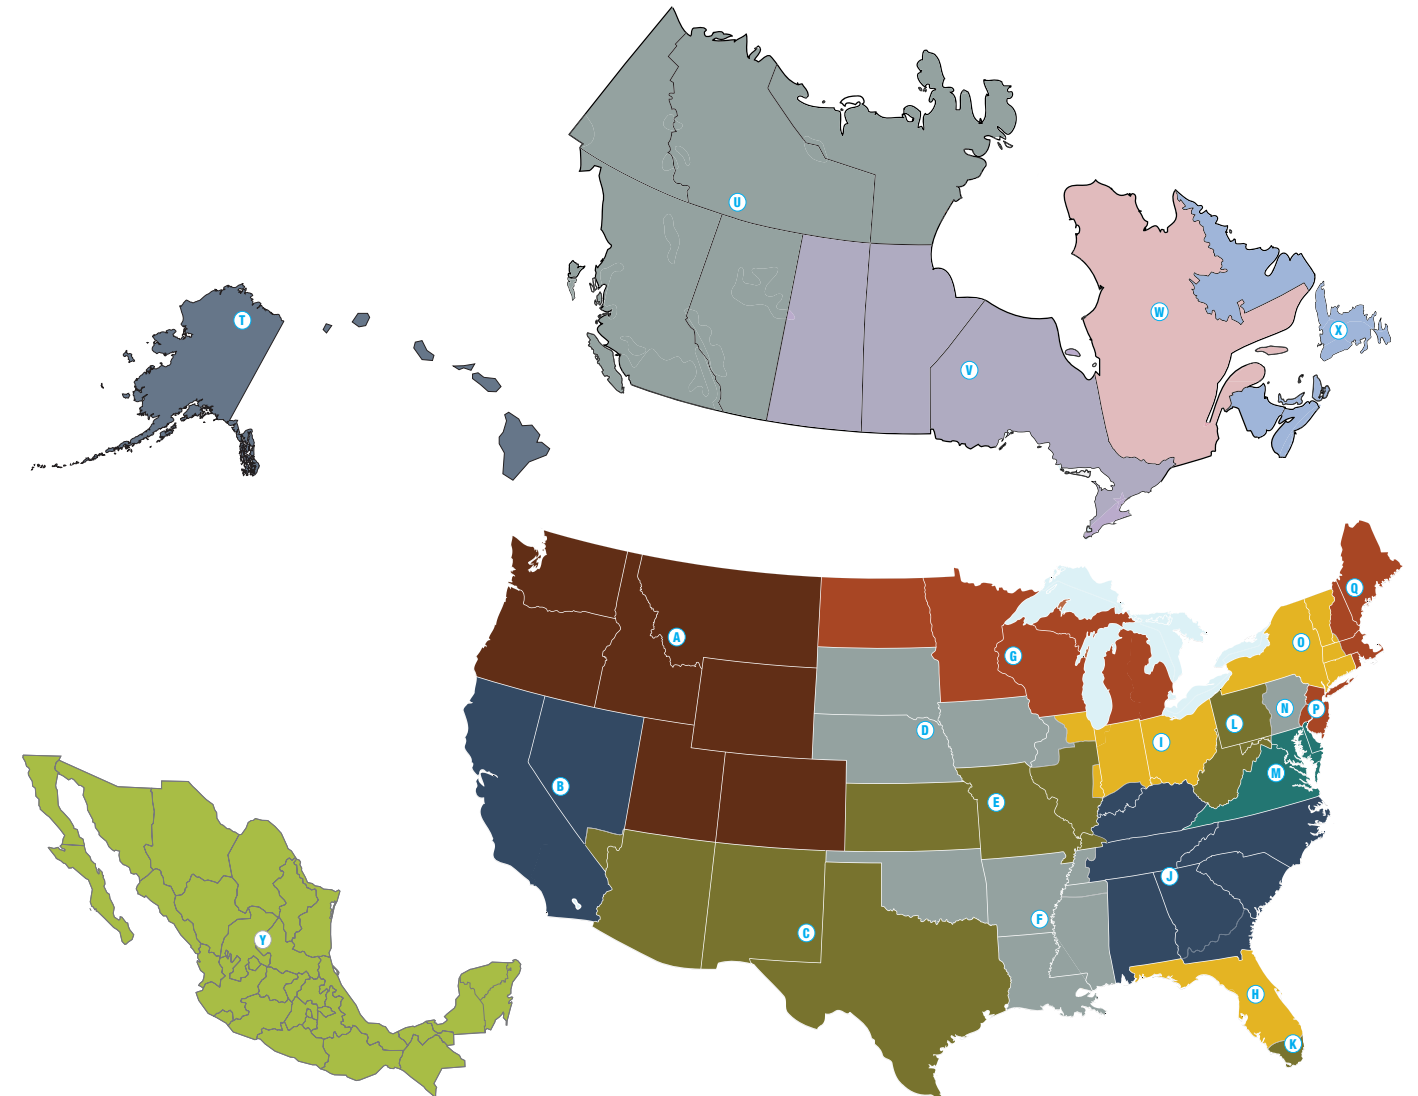

CANADA/MEXICO/PUERTO RICO

| DISTRIBUTOR | ADDRESS | CITY | PROVINCE | COUNTRY | ZIP CODE | PHONE | WEBSITE |
|--|-------------------------------------|---------------|------------------|-------------|----------|------------------|-----------------------|
| FRONTIER POWER PRODUCTS, ULC. | 10547 - 42 Street S.E. | Calgary | Alberta | Canada | T2C 5B9 | 1 (403) 720-3735 | frontierpower.com |
| | 9204 37th Avenue | Edmonton | Alberta | Canada | T6E 5L4 | 1 (780) 455-2260 | |
| | 7983 Progress Way | Delta | British Columbia | Canada | V4G 1A3 | 1 (604) 946-5531 | |
| SANSOM EQUIPMENT LTD. | 420 Wilsey Rd. | Fredricton | New Brunswick | Canada | E3B 6E9 | 1 (506) 444-0344 | sansom.ca |
| | 63 A O'Leary Avenue | St Johns | Newfoundland | Canada | A1B 2C9 | 1 (709) 726-4344 | |
| | 100 Upham Drive | Truro | Nova Scotia | Canada | B2N 6W8 | 1 (902) 895-2885 | |
| DRUMCO ENERGY INC. | 4825 Route 139 | Drummondville | Quebec | Canada | J2A 4E5 | 1 (819) 850-0093 | drumcoenergy.ca |
| PRITCHARD POWER SYSTEMS | 100 Otter Street | Winnipeg | Manitoba | Canada | R3T 0M8 | 1 (204) 474-5909 | thepritchardgroup.com |
| | 6114 Edwards Boulevard | Mississauga | Ontario | Canada | L5T 2V7 | 1 (905) 564-6608 | |
| COMERCIALIZADORA GENERATA, S.A. DE C.V. | Avenida de las Fuentes 33, Piso 5 | Tecamachalco | | Mexico | 53950 | 52(55) 5519-0777 | generata.com |
| MILLENNIUM POWER SYSTEMS | Carr 734, Km 6.2 Bo Arenas Street | Cidra | | Puerto Rico | 00739 | 1 (787) 738-7726 | |
| AKM MANUFACTURING INC. | #418 Calle A Suite 1 | San Juan | | Puerto Rico | 00920 | 1 (787) 620-4950 | akmfmfg.com |
| CASCO SALES CO. INC. | Carr 865, Km 5.6, Barrio Candelaria | Toa Baja | | Puerto Rico | 00962 | 1 (787) 788-8383 | cascoales.com |